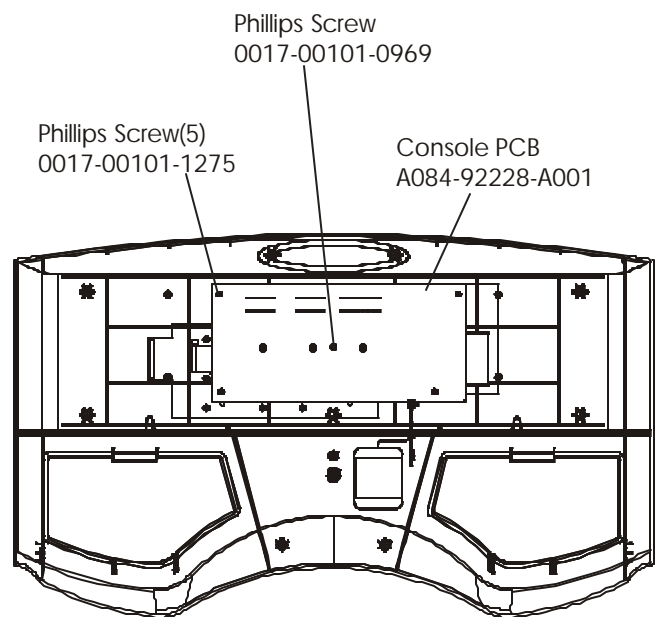

ARCTIC SILVER 91TW
Console Assembly (2 of 3)

91TW-0XXX-02
S/N WTF100000 and up

Left Wire Cover
OK60-01041-0003

Right Wire Cover
OK60-01041-0004

Rear Decal
OK60-01176-0000

Rear Console Case
OK60-01072-0001

Phillips Screw(9)
0017-00101-1288

ARCTIC SILVER 91TW
Console Assembly (3 of 3)

91TW-0XXX-02
S/N WTF100000 and up

ARCTIC SILVER 91TW
Motor Cover, Leveler and End Caps

91TW-0XXX-02
S/N WTF100000 and up

ARCTIC SILVER 91TW
Ergo Bar and Upright Assembly